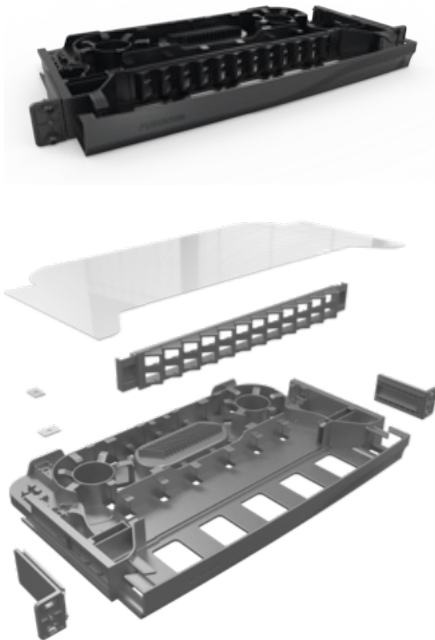

A Furukawa Company

Sliding Plastic Shelf 1U P-LIU

Features

- Slim 1U mounting height (1U rack space)
- Front-mounted jumper management guide
- Easy cable fixation
- Intuitive fiber arrangement
- Sliding lateral supports
- Transparent plastic top cover with fiber routing label
- Bottom access to jumper connections
- Optional extender brackets for 23" frame

Product Description

OFS offers a sliding plastic shelf with a new innovative design. The OFS 1U Series Combination Shelf in plastic helps you to save time and money using different features like fiber management and frontal fiber guide to protect your network and to permit quick rearrangement.

The 1U plastic sliding shelf houses up to 48 fusion splices using LC terminations or 24 fusion splices using SC terminations.

Exploded View

A Furukawa Company

Product Characteristics	
Dimensions	484 (W) x 44 (H) x 270 (D) [mm]
Cable Entrance	Up to Ø 15mm
Sliding System	Yes (70 mm)
Top Cover	Yes (transparent plastic material)
Material	ABS + Polycarbonate
Fusion Splicing Capacity	Up to 48
Adapter Capacity	Up to 24 SC or LC types
Product Certification	UL Listed
Frontal Cable Management	Yes