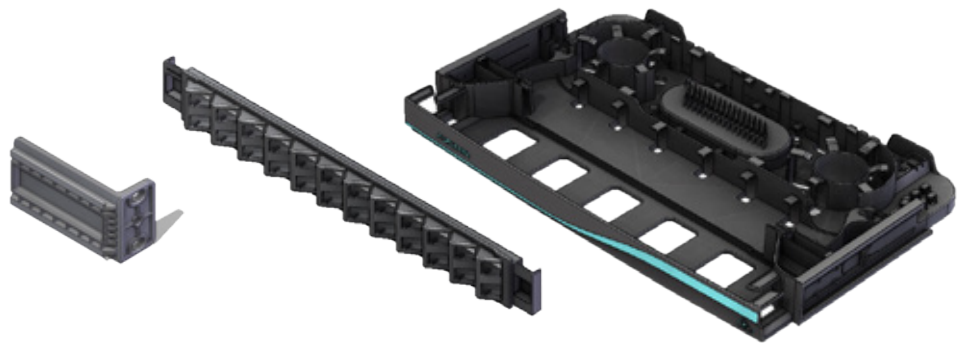

A Furukawa Company

Sliding Plastic Shelf 1U P-LIU

Features

- Slim 1U mounting height (1U rack space)
- Front-mounted jumper management guide
- Easy cable fixation
- Intuitive fiber arrangement
- Sliding lateral supports
- Transparent plastic top cover with fiber routing label
- Bottom access to jumper connections
- Optional extender brackets for 23" frame

Product Description

OFS offers a sliding plastic shelf with a new innovative design. The OFS 1U Series Combination Shelf in plastic helps you to save time and money using different features like fiber management and frontal fiber guide to protect your network and to permit quick rearrangement.

The 1U plastic sliding shelf houses up to 48 fusion splices using LC terminations or 24 fusion splices using SC terminations.

Exploded View

A Furukawa Company

Product Characteristics	
Dimensions	484 (W) x 44 (H) x 270 (D) [mm]
Cable Entrance	Up to Ø 15mm
Sliding System	Yes (70 mm)
Top Cover	Yes (transparent plastic material)
Material	ABS + Polycarbonate
Fusion Splicing Capacity	Up to 48
Adapter Capacity	Up to 24 SC or LC types
Product Certification	UL Listed
Frontal Cable Management	Yes